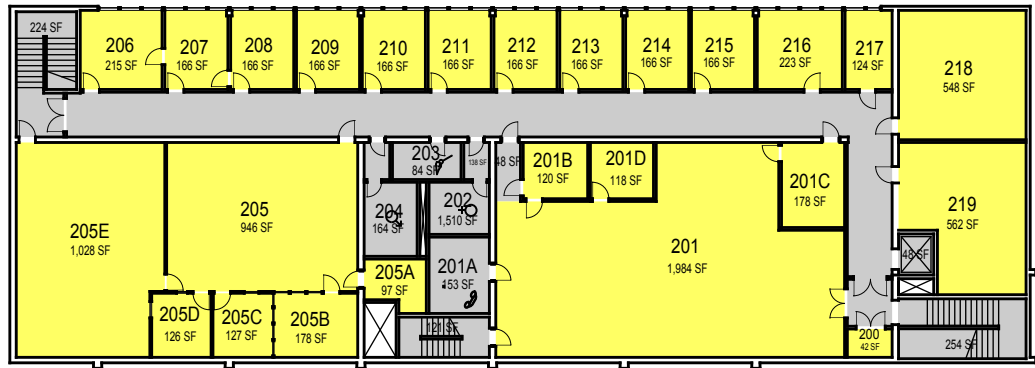

O:\SFDB\Space\graphics\Building 042-0_Robert E. Mott Physical Education.dwg

CAGR	CLA	
CARCH	CSM	UNIV
CBUS		ADMIN
CENGR	NON STATE	NON ASSIGNABLE