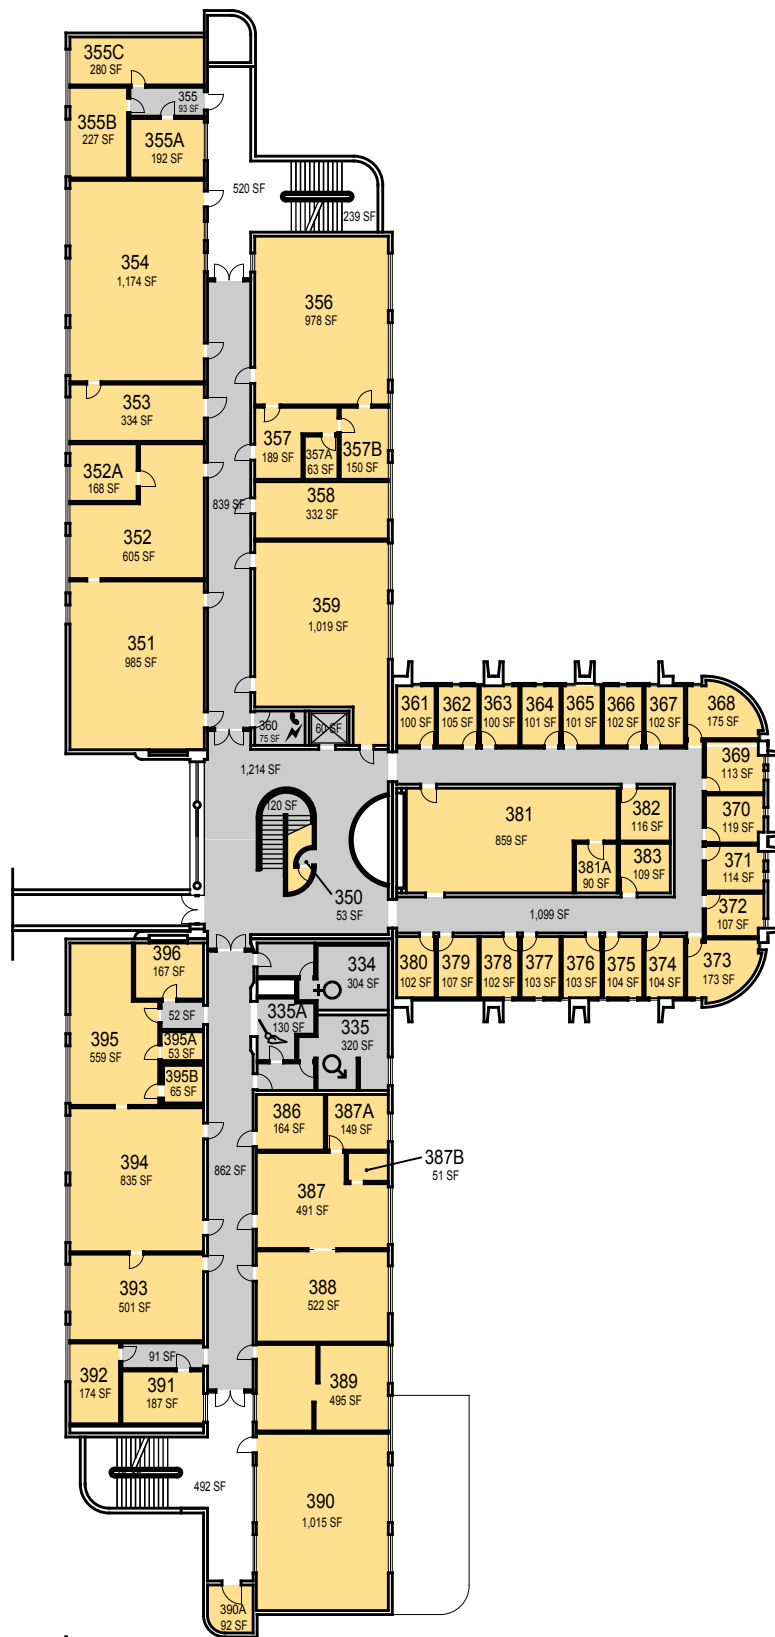

July 2009

1"=40'

O:\SFDB\Space\graphics\Building 033-0\_Clyde P. Fisher Science.dwg

# Clyde P. Fisher Science

[www.facilities.calpoly.edu](http://www.facilities.calpoly.edu)

Floor 2 - Ground Floor

CAGR	CLA	
CARCH	CSM	UNIV
CBUS		ADMIN
CENGR	NON STATE	NON ASSIGNABLE

July 2009

1"=40'

O:\SFDB\Space\graphics\Building 033-0\_Clyde P. Fisher Science.dwg