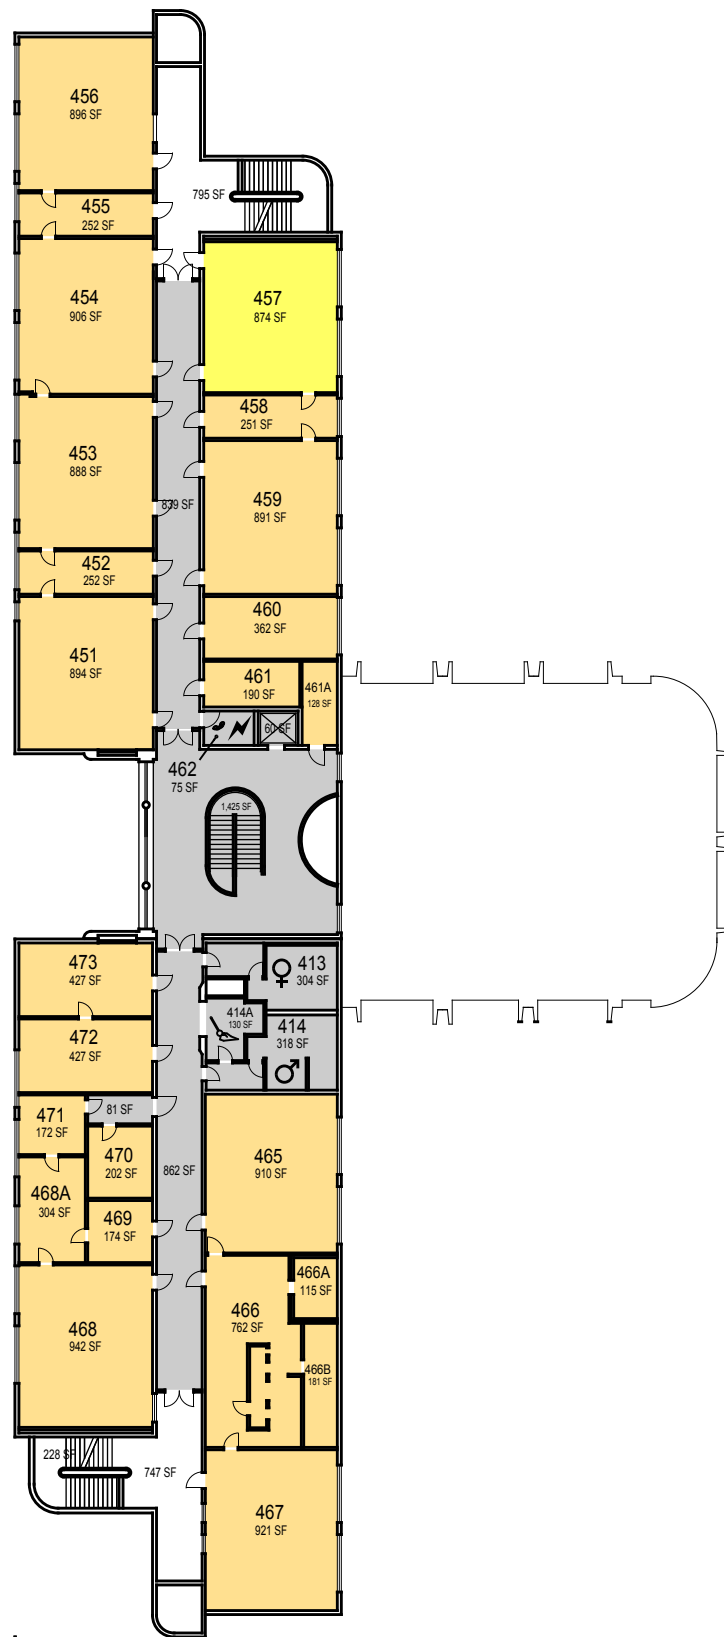

July 2009

1"=40'

O:\SFDB\Space\graphics\Building 033-0\_Clyde P. Fisher Science.dwg

# Clyde P. Fisher Science

[www.facilities.calpoly.edu](http://www.facilities.calpoly.edu)

Floor 3

CAGR	CLA	
CARCH	CSM	UNIV
CBUS		ADMIN
CENGR	NON STATE	NON ASSIGNABLE

July 2009

1"=40'

O:\SFDB\Space\graphics\Building 033-0\_Clyde P. Fisher Science.dwg