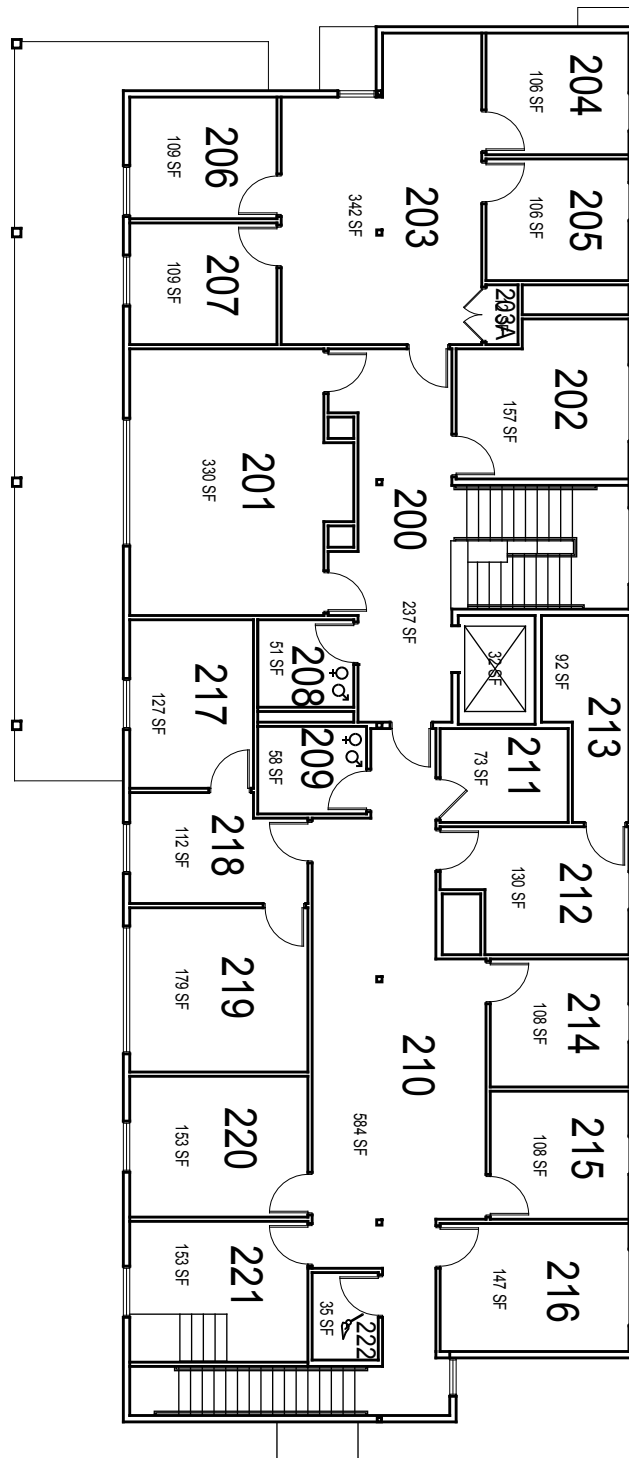

O:\SFDB\Space\graphics\Building 031-0_University Housing.dwg

University Housing

www.facilities.calpoly.edu

Floor 1

CAGR	CLA	
CARCH	CSM	UNIV
CBUS		ADMIN
CENGR	NON STATE	NON ASSIGNABLE

March 2009

1"=15'

O:\SFDB\Space\graphics\Building 031-0_University Housing.dwg