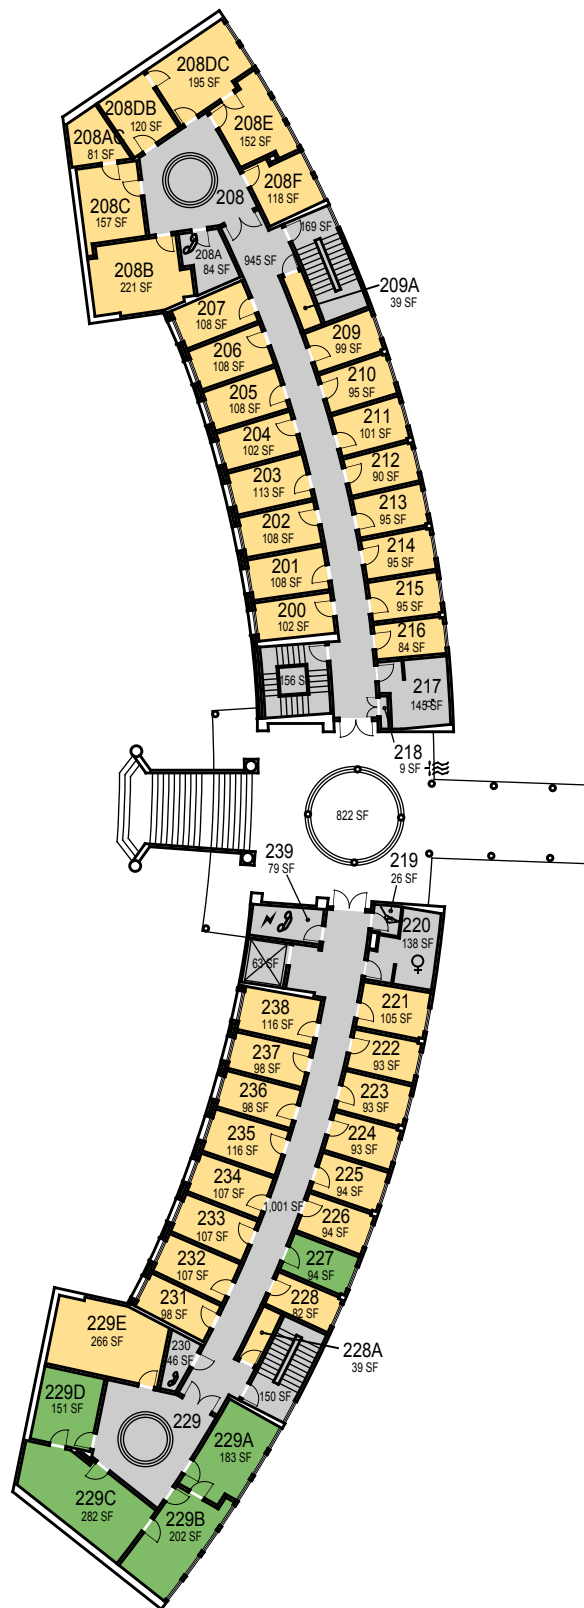

O:\SFDB\Space\graphics\Building 025-0_Faculty Offices East.dwg

CAGR	CLA	
CARCH	CSM	UNIV
CBUS		ADMIN
CENGR	NON STATE	NON ASSIGNABLE

O:\SFDB\Space\graphics\Building 025-0_Faculty Offices East.dwg

SAN LUIS OBISPO

Faculty Offices East

www.facilities.calpoly.edu

Floor 2

CAGR	CLA	
CARCH	CSM	UNIV
CBUS		ADMIN
CENGR	NON STATE	NON ASSIGNABLE

July 2009

1"=35'

O:\SFDB\Space\graphics\Building 025-0_Faculty Offices East.dwg

CAGR	CLA	
CARCH	CSM	UNIV
CBUS		ADMIN
CENGR	NON STATE	NON ASSIGNABLE