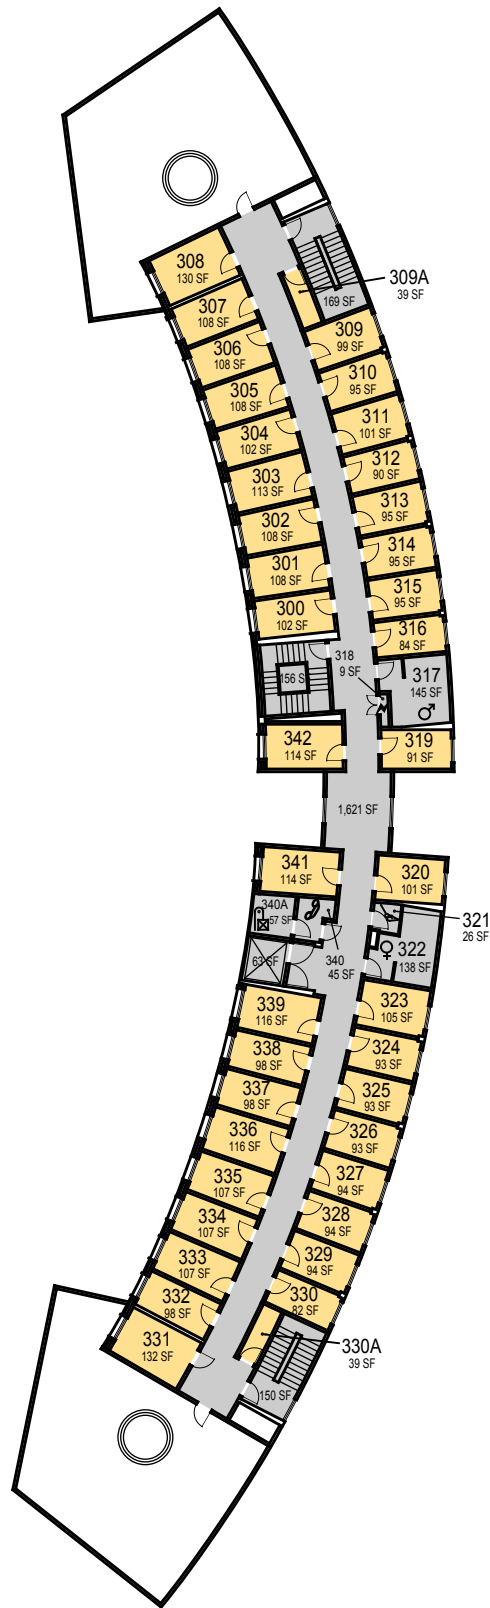

O:\SFDB\Space\graphics\Building 025-0_Faculty Offices East.dwg

CAGR	CLA	
CARCH	CSM	UNIV
CBUS		ADMIN
CENGR	NON STATE	NON ASSIGNABLE

O:\SFDB\Space\graphics\Building 025-0_Faculty Offices East.dwg

SAN LUIS OBISPO

Faculty Offices East

www.facilities.calpoly.edu

Floor 2

CAGR	CLA	
CARCH	CSM	UNIV
CBUS		ADMIN
CENGR	NON STATE	NON ASSIGNABLE

July 2009

1"=35'

O:\SFDB\Space\graphics\Building 025-0_Faculty Offices East.dwg

CAGR	CLA	
CARCH	CSM	UNIV
CBUS		ADMIN
CENGR	NON STATE	NON ASSIGNABLE