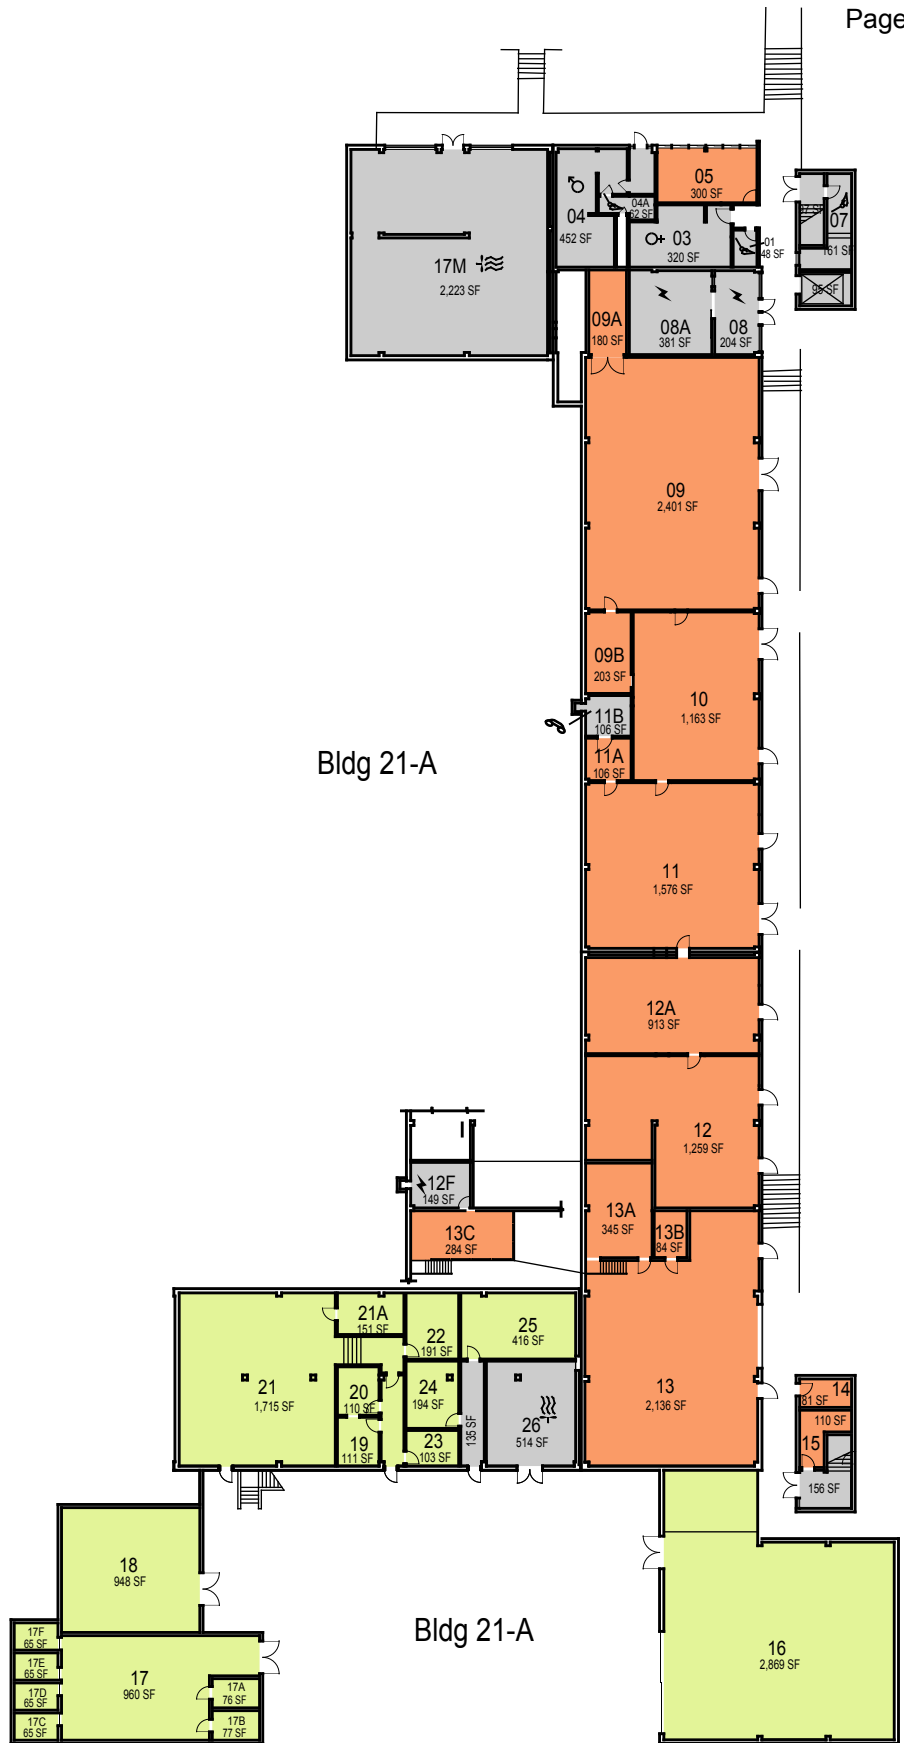

O:\SFDB\Space\graphics\Building 021-0_Engineering West.dwg

Bldg 21-A

Bldg 21-A

CAL POLY

SAN LUIS OBISPO

Engineering West

www.facilities.calpoly.edu

Floor 1

CAGR	CLA	
CARCH	CSM	UNIV
CBUS		ADMIN
CENGR	NON STATE	NON ASSIGNABLE

March 2009

1"=45'

O:\SFDB\Space\graphics\Building 021-0_Engineering West.dwg

Engineering West

www.facilities.calpoly.edu

Floor 2

CAGR	CLA	
CARCH	CSM	UNIV
CBUS		ADMIN
CENGR	NON STATE	NON ASSIGNABLE

March 2009

1"=45'

O:\SFDB\Space\graphics\Building 021-0_Engineering West.dwg

CAL POLY

SAN LUIS OBISPO

Engineering West

www.facilities.calpoly.edu

Floor 3