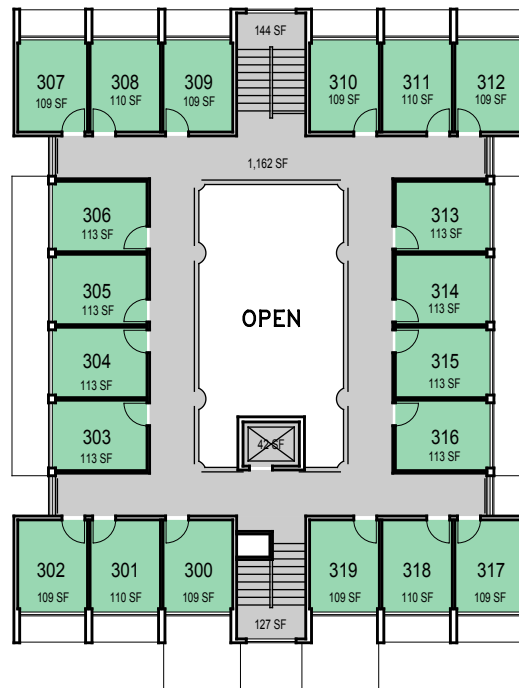

O:\SFD\B\Space\graphics\Building 020-0_Engineering East.dwg

Engineering East

www.facilities.calpoly.edu

Floor 1

CAGR	CLA	
CARCH	CSM	UNIV
CBUS		ADMIN
CENGR	NON STATE	NON ASSIGNABLE

March 2009

1"=45'

First Floor

Second Floor

O:\SFDB\Space\graphics\Building 020-0_Engineering East.dwg

CAGR	CLA	
CARCH	CSM	UNIV
CBUS		ADMIN
CENGR	NON STATE	NON ASSIGNABLE