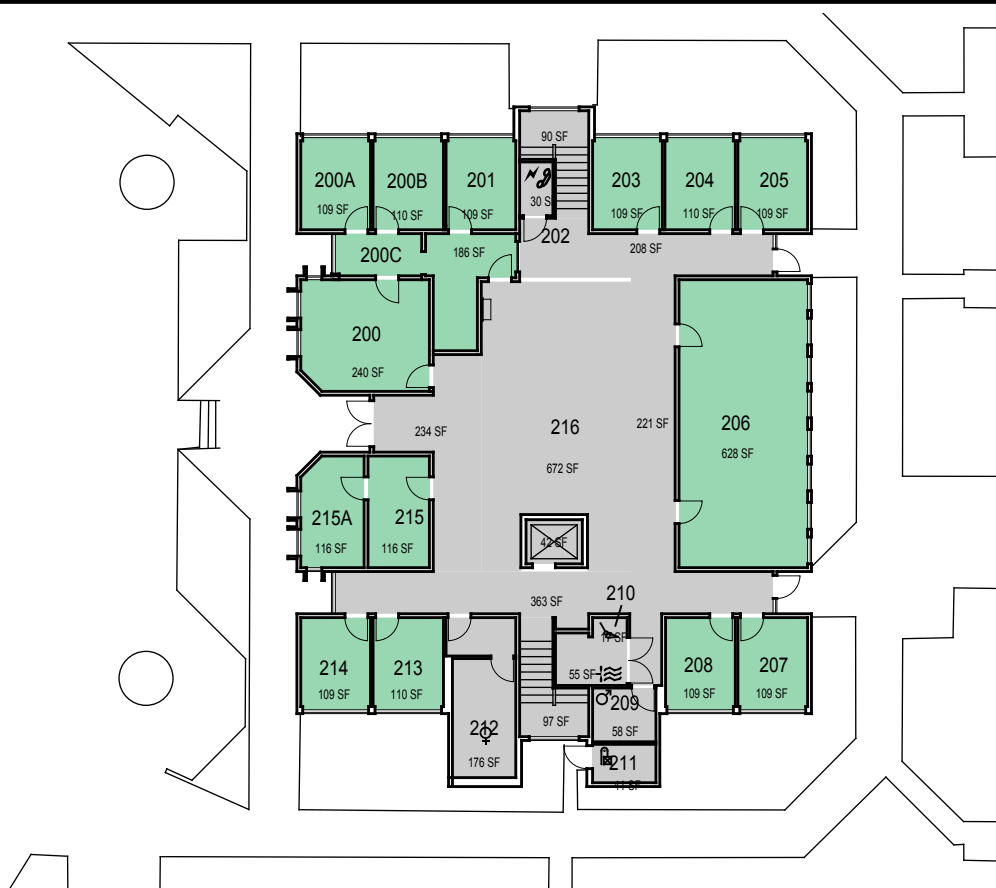

O:\SFD\B\Space\graphics\Building 020-0_Engineering East.dwg

Engineering East

www.facilities.calpoly.edu

Floor 1

CAGR	CLA	
CARCH	CSM	UNIV
CBUS		ADMIN
CENGR	NON STATE	NON ASSIGNABLE

March 2009

1"=45'

First Floor