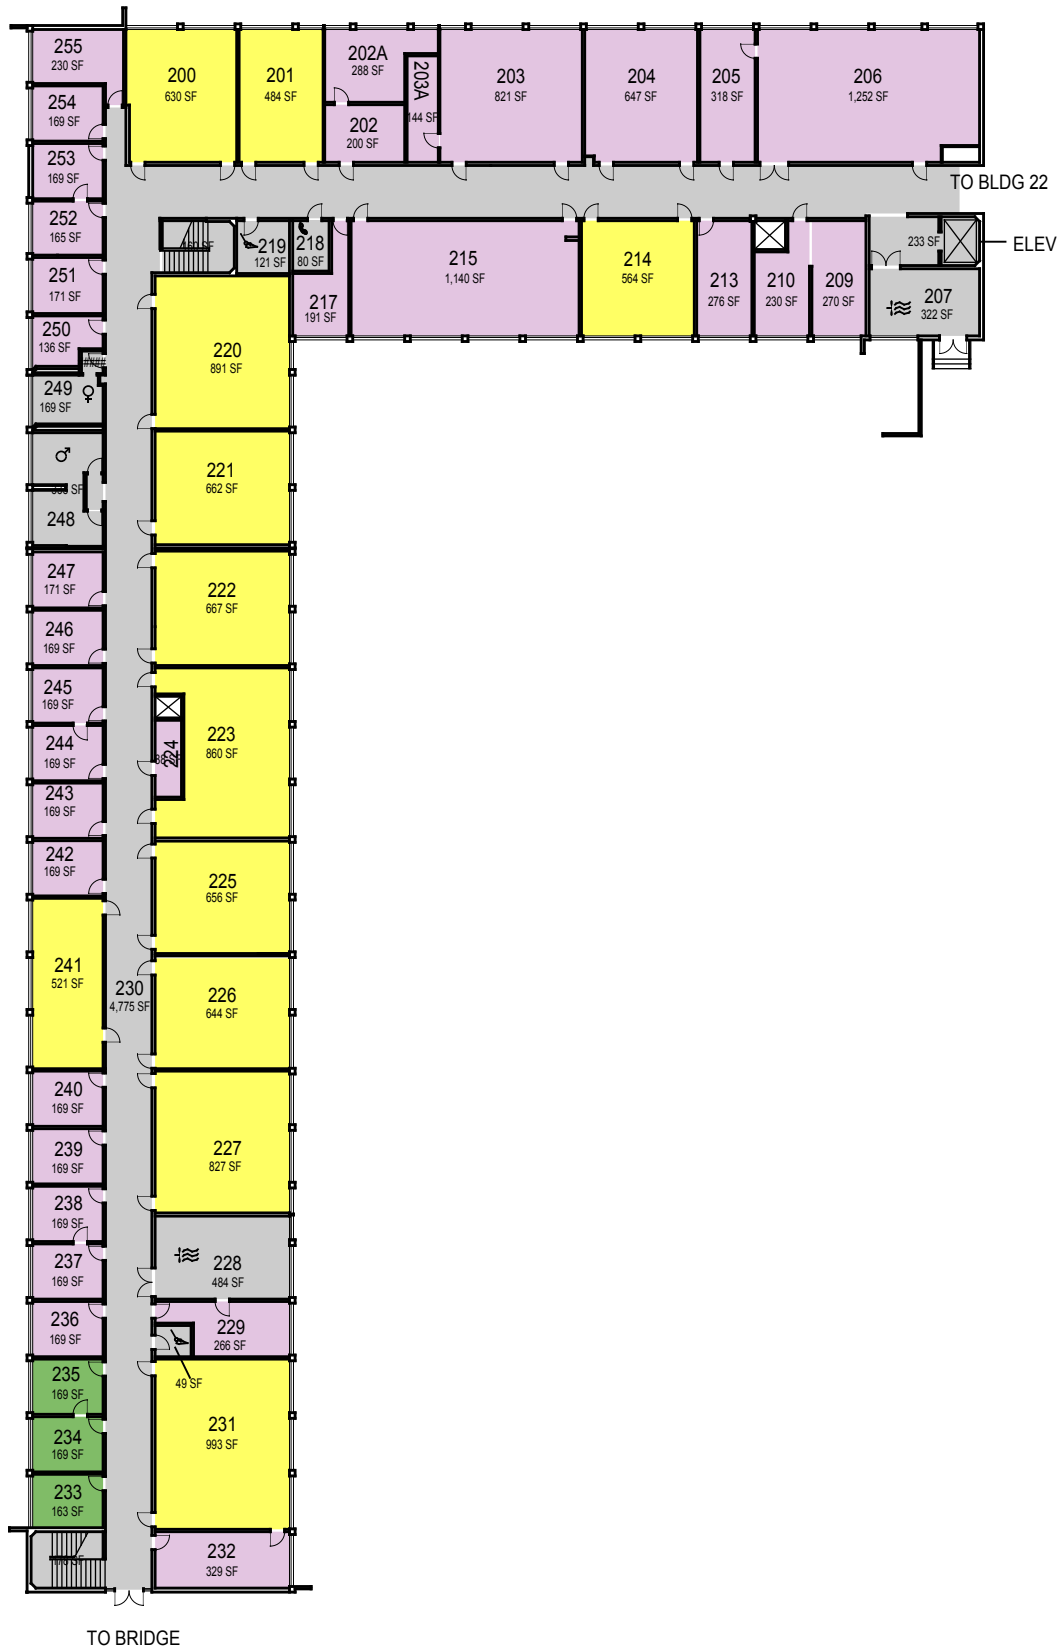

O:\SFDB\Space\graphics\Building 010-0_Alan A. Erhart Agriculture.dwg

Alan A. Erhart Agriculture

Floor 1

CAGR	CLA	
CARCH	CSM	UNIV
CBUS		ADMIN
CENGR	NON STATE	NON ASSIGNABLE

June 2009

1"=40'

O:\SFDB\Space\graphics\Building 010-0_Alan A. Erhart Agriculture.dwg

June 2009

1"=40'